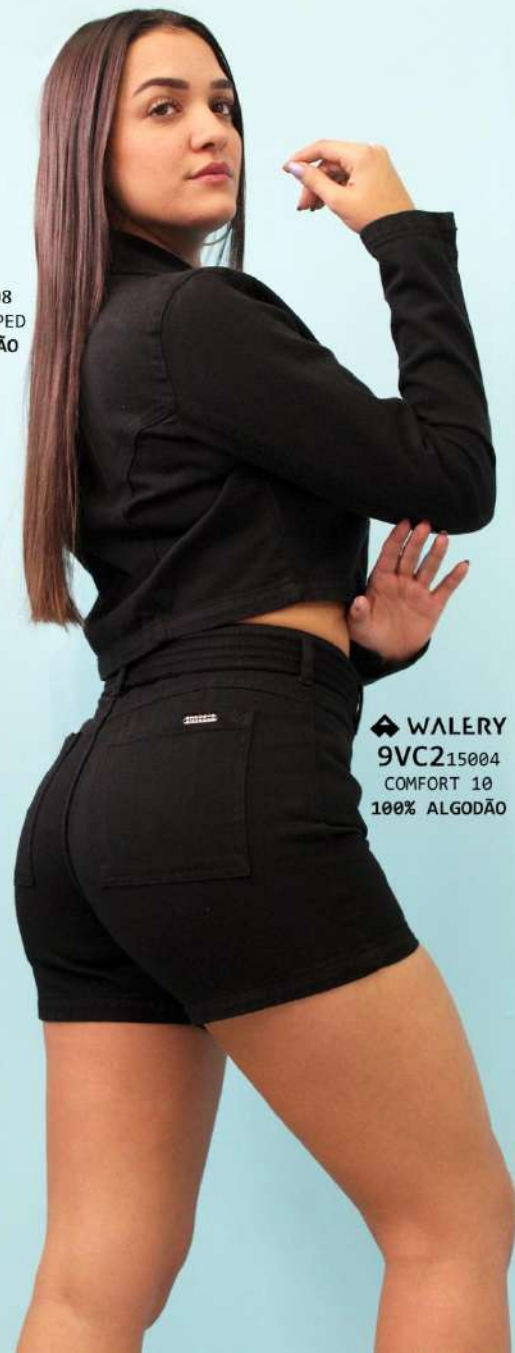

**9V6079008**  
JAQUETA CROPPED

**WALERY**  
**9VC215004**  
COMFORT 10  
100% ALGODÃO

**9V8M79008**  
JAQUETA COLOR  
100% ALGODÃO

**WALERY**  
**9VC215004**  
COMFORT 10  
100% ALGODÃO

**9VBV79008**  
BLAZER CROPPED  
100% ALGODÃO