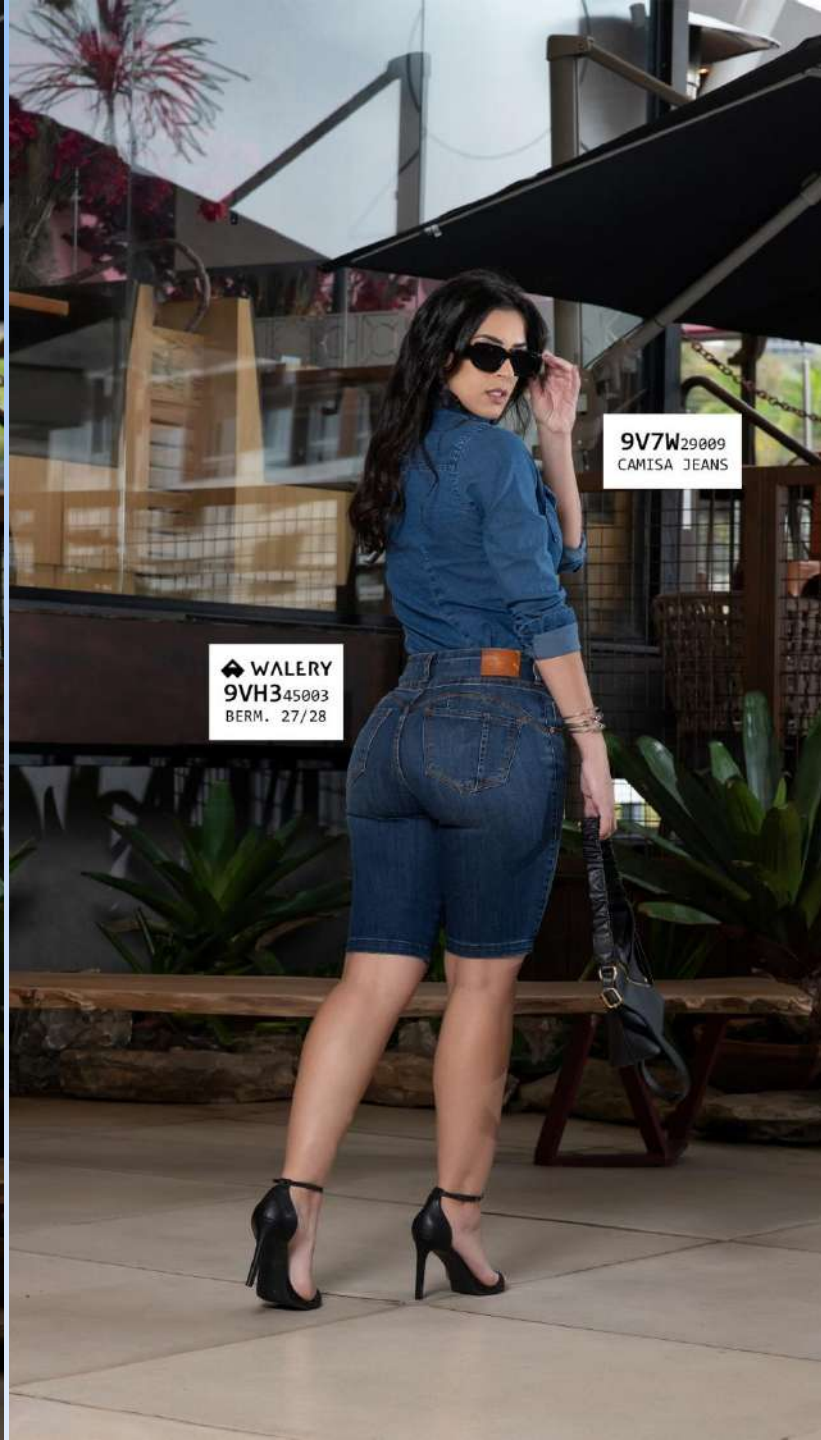

9V7W29009
CAMISA JEANS

WALERY
9VH345003
BERM. 27/28